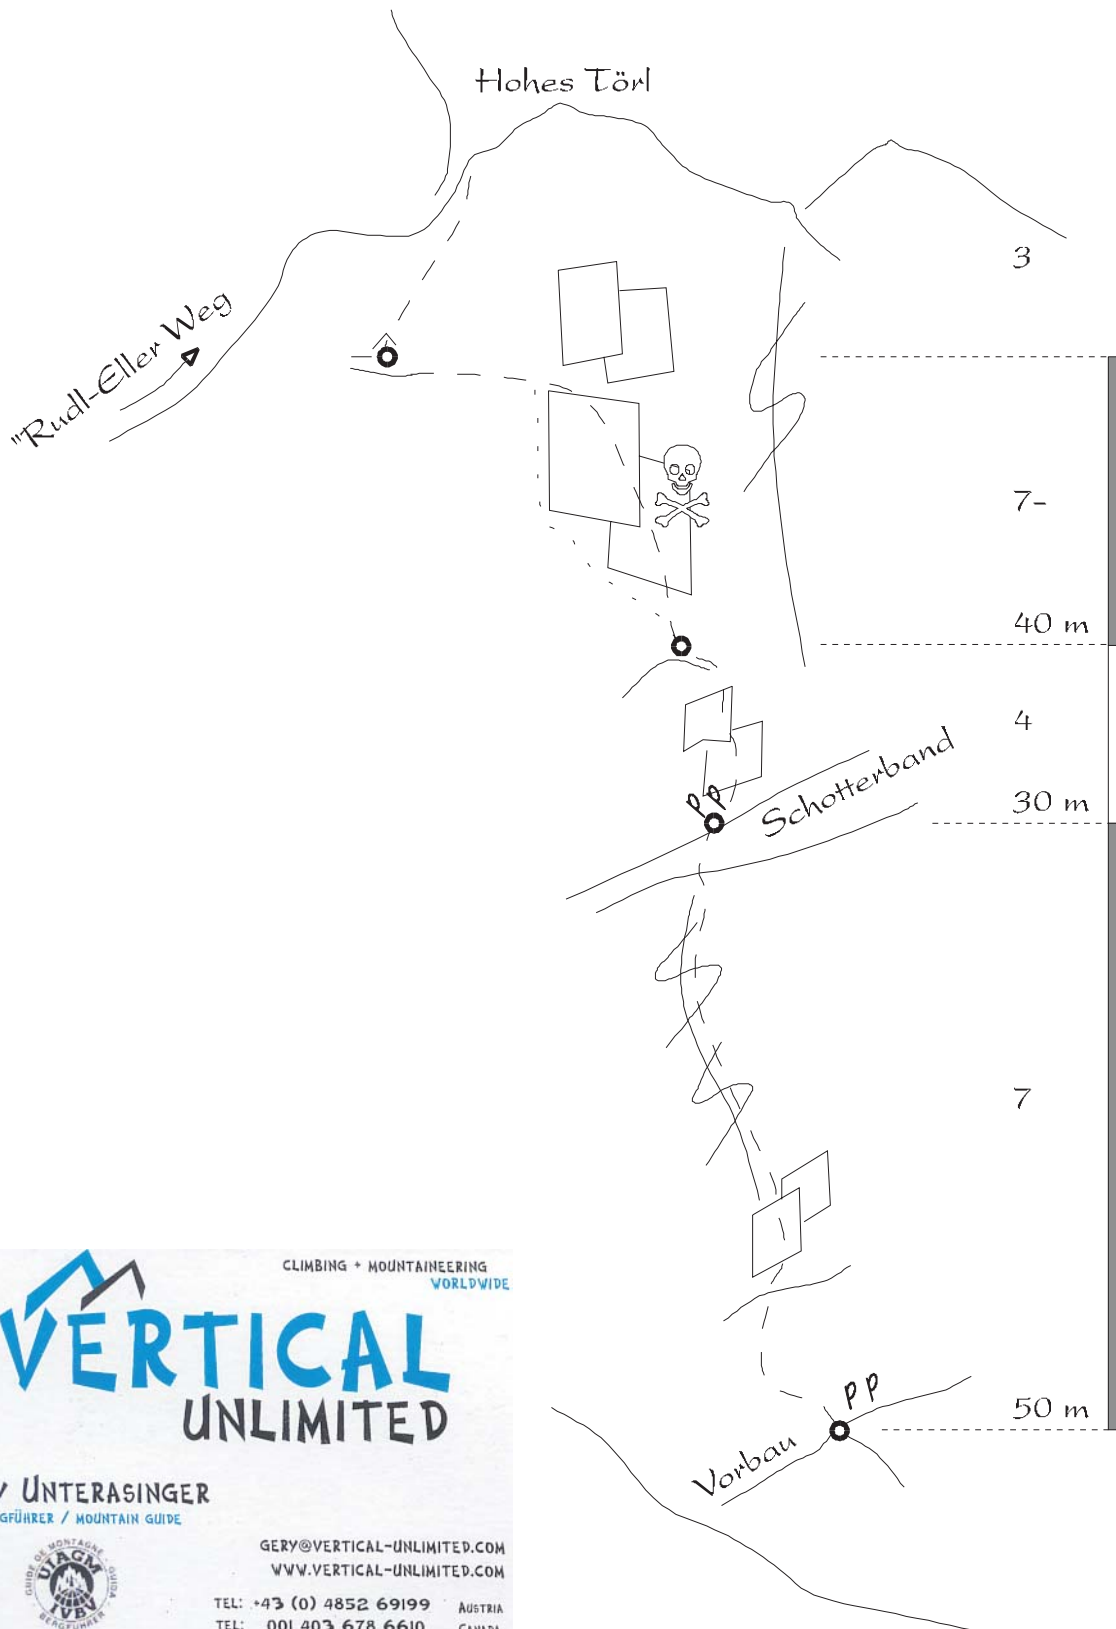

# Rudl - Eller Gedächtnisföhre

CLIMBING + MOUNTAINEERING  
 WORLDWIDE